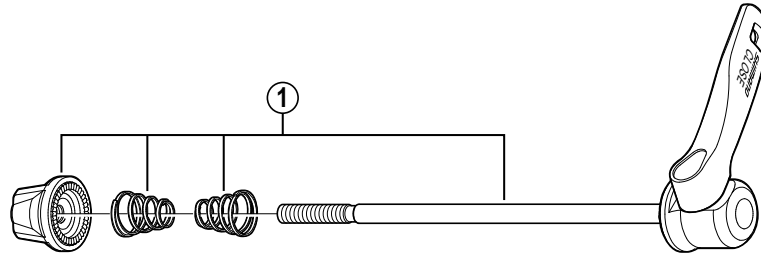

DEORE Front Hub  
**HB-M530-S** Silver Version  
**HB-M530-L** Black Version

• Over Lock Nut Dimension: 100 mm (3-15/16")

ITEM NO.	SHIMANO CODE NO.	DESCRIPTION
1	Y-24P 98010	Complete Quick Release 133 mm (5-1/4")
2	Y-21H 04200	Rubber Seal
3	Y-2T7 98010	Complete Hub Axle 108 mm (4-1/4")
4	Y-2T7 98020	Lock Nut Unit
5	Y-2T8 04000	O-Ring
6	Y-000 91210	Steel Ball (3/16") 20 pcs.
7	Y-21C 03100	Hub Axle 108 mm (4-1/4")

0806-2459B

Specifications are subject to change without notice.

**SHIMANO**