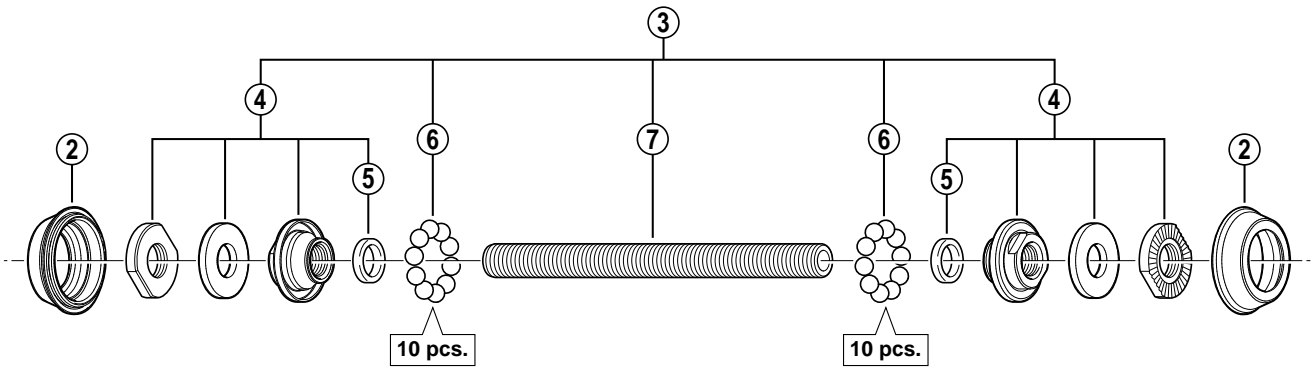

DEORE Front Hub  
**HB-M530-S** Silver Version  
**HB-M530-L** Black Version

• Over Lock Nut Dimension: 100 mm (3-15/16")

ITEM NO.	SHIMANO CODE NO.	DESCRIPTION
1	Y-24P 98010	Complete Quick Release 133 mm (5-1/4")
2	Y-21H 04200	Rubber Seal
3	Y-2T7 98010	Complete Hub Axle 108 mm (4-1/4")
4	Y-2T7 98020	Lock Nut Unit
5	Y-2T8 04000	O-Ring
6	Y-000 91210	Steel Ball (3/16") 20 pcs.
7	Y-21C 03100	Hub Axle 108 mm (4-1/4")

0806-2459B

Specifications are subject to change without notice.

**SHIMANO**