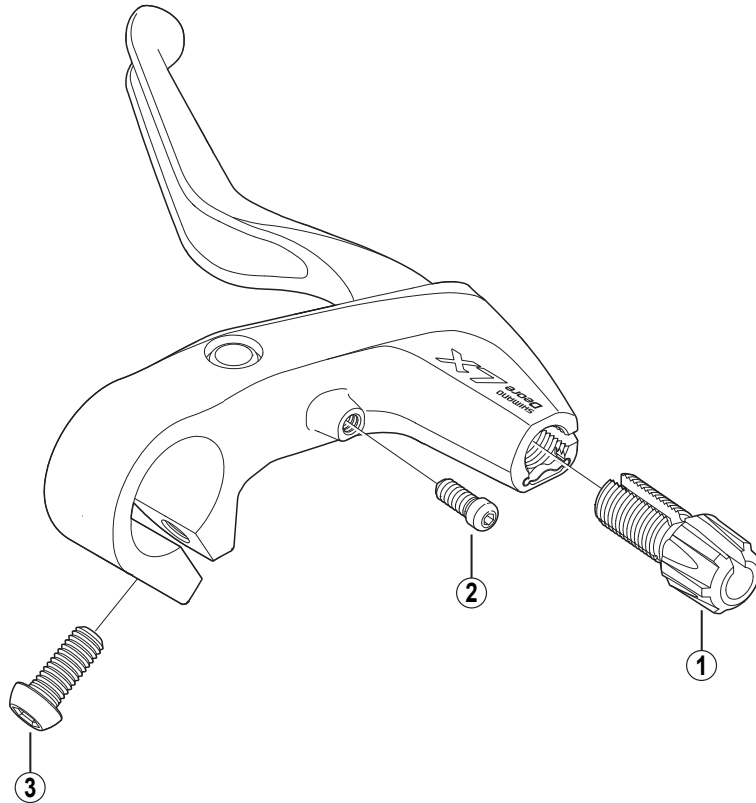

DEORE LX V-Brake Lever (3-Finger)

BL-T660

BL-M770

ITEM NO.	SHIMANO CODE NO.	DESCRIPTION	INTERCHANGEABILITY
1	Y-6JJ 83000	Cable Adjusting Bolt	
2	Y-6BX 87000	Reach Adjusting Bolt (M4 x 10.3)	
3	Y-8U8 06000	Clamp Bolt (M6 x 14.8)	A

A: Same parts.

B: Parts are usable, but differ in materials, appearance, finish, size, etc.

Absence of mark indicates non-interchangeability.

0805-2853

Specifications are subject to change without notice.